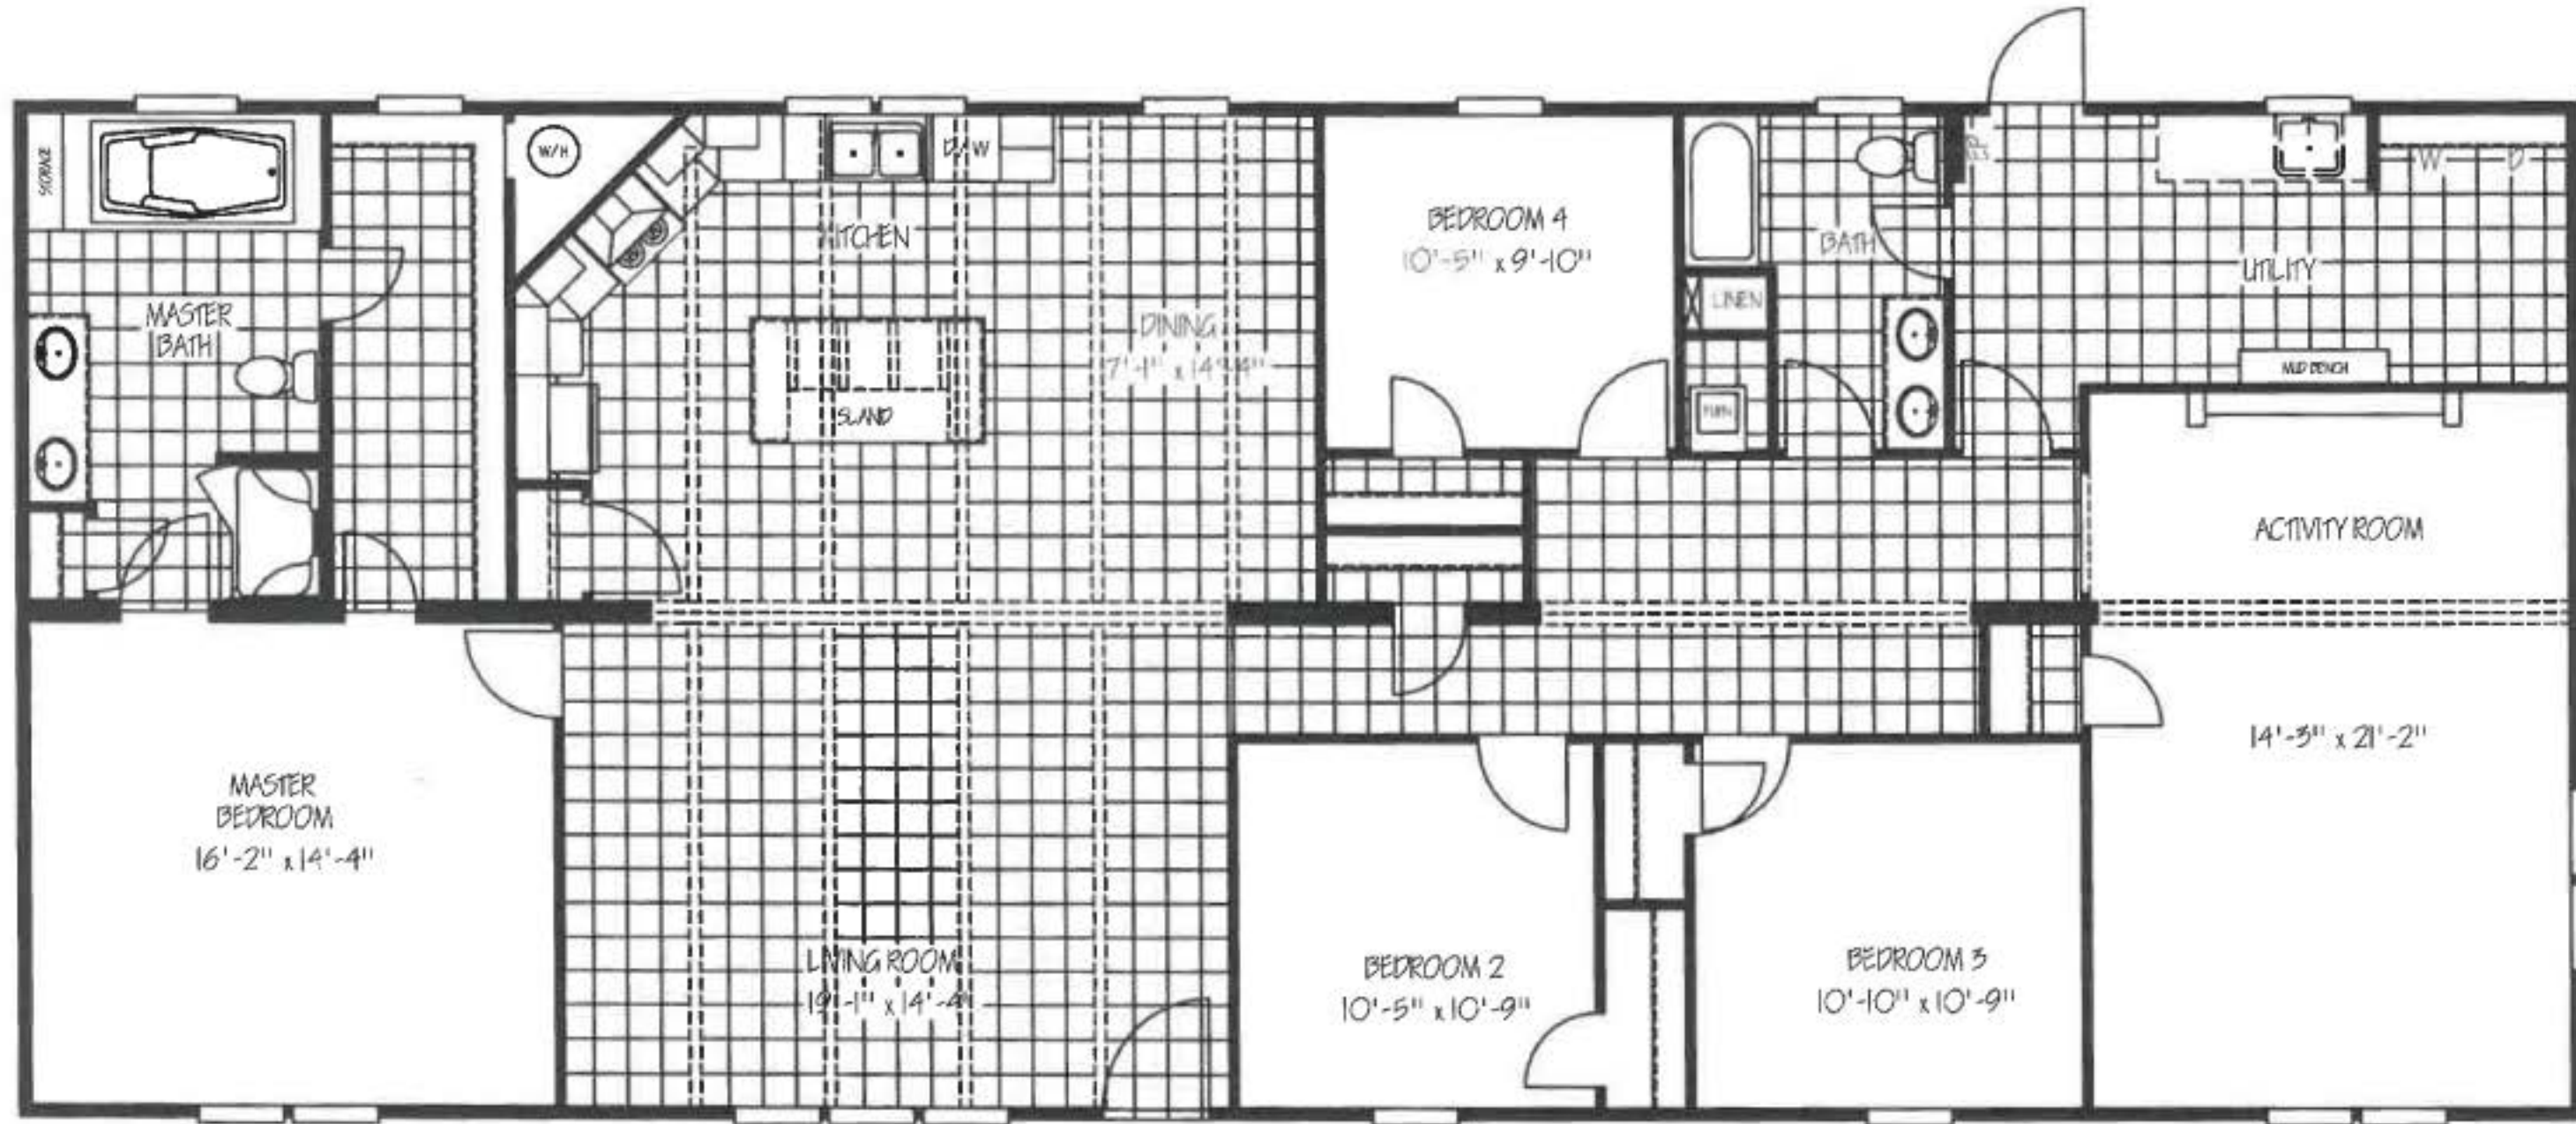

OPT. 60" SHOWER

OPT. FIREPLACE

The Murphy